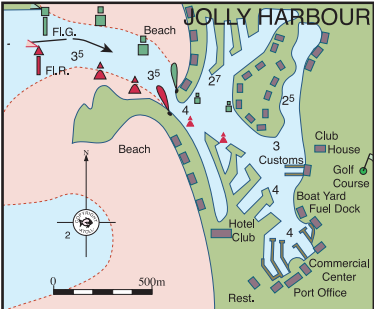

JOLLY HARBOUR

Fl.G.

35

Fl.R.

Beach

35

27

25

Beach

4

3
Customs

Club
House

Golf
Course

Boat Yard
Fuel Dock

4
Hotel
Club

4

Commercial
Center

Rest.

Port Office

2

500m